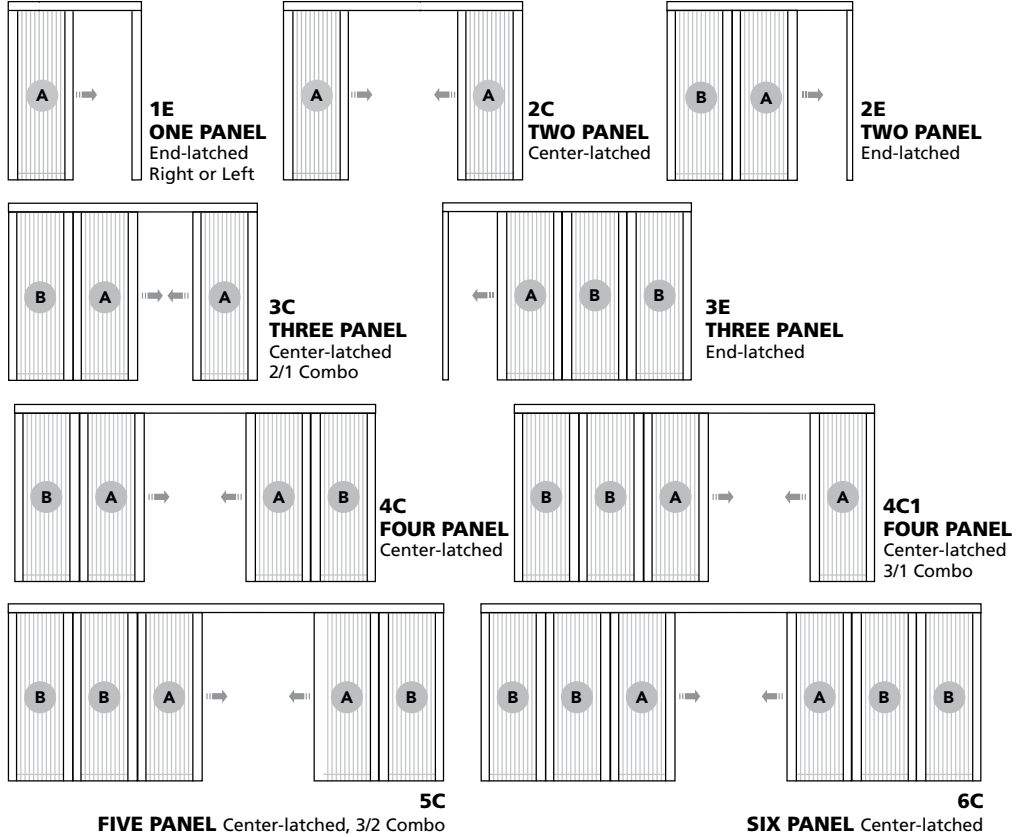

OUTDOOR LIVING

Inspire®

PLEATED RETRACTABLE SCREEN DOOR

OPENING CONFIGURATIONS • VIEW FROM THE OUTSIDE

LEGEND **A** END PANEL WITH SEAL **B** PANEL WITH CONNECTOR